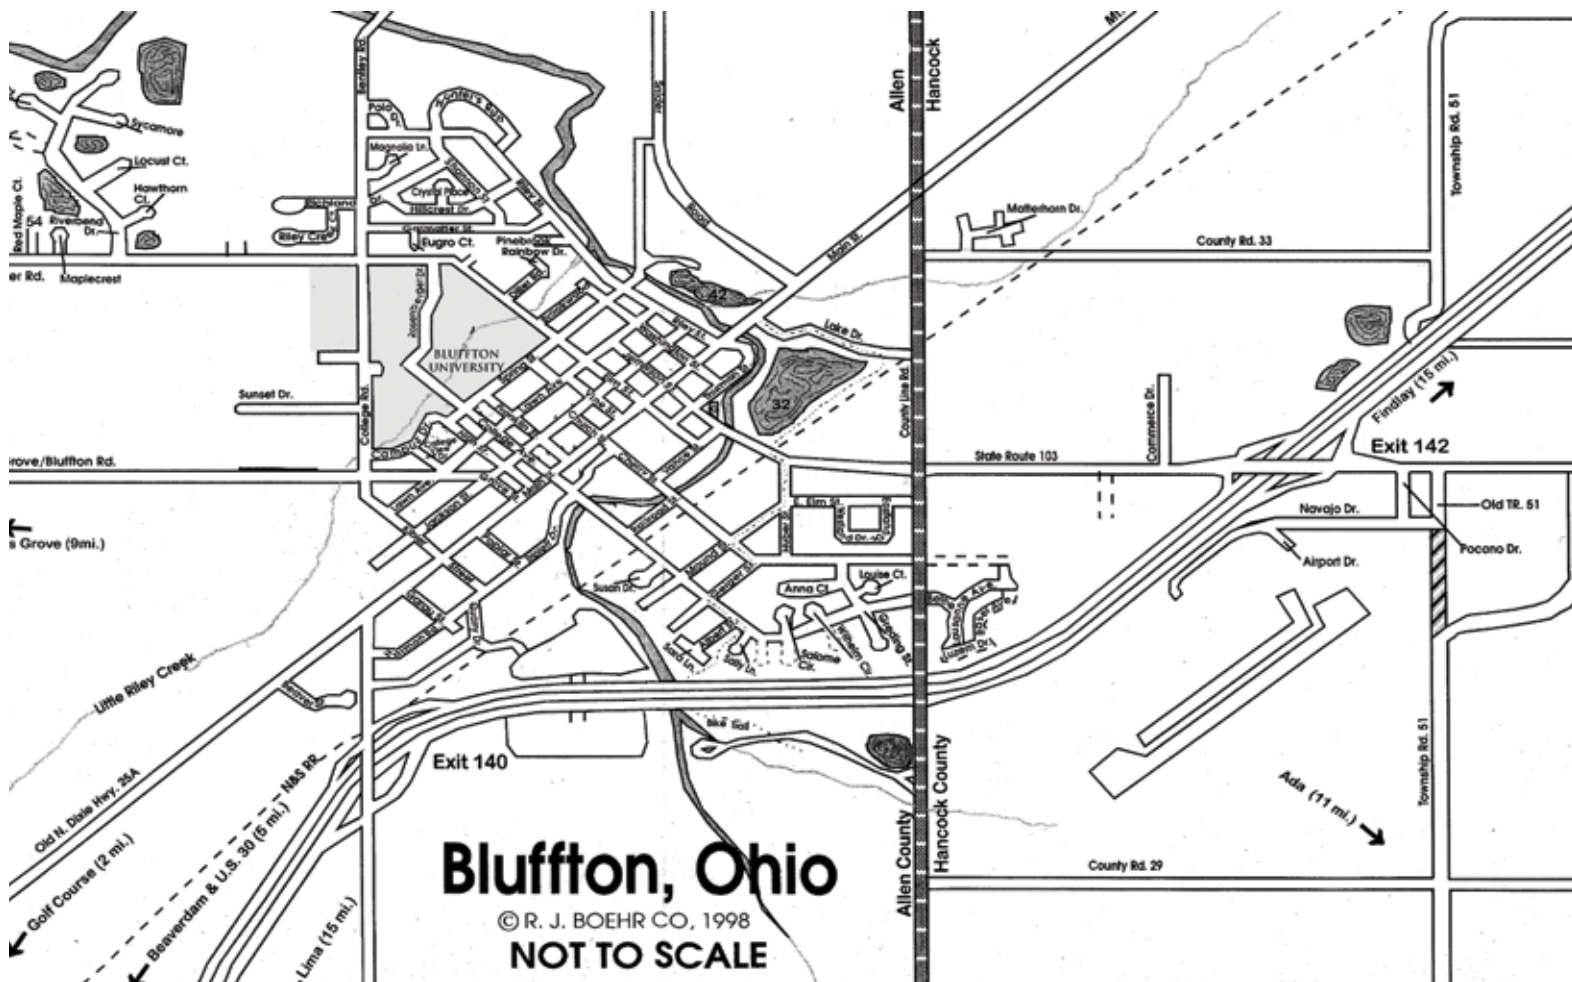

Driving times:

- Akron, Ohio — 2 ½ hours
- Canton, Ohio — 3 hours
- Chicago, Ill. — 5 hours
- Cincinnati, Ohio — 2 ½ hours
- Cleveland, Ohio — 3 hours
- Columbus, Ohio — 2 hours
- Dayton, Ohio — 1 ½ hours
- Detroit, Mich. — 2 ½ hours
- Findlay, Ohio — 20 minutes
- Fort Wayne, Ind. — 1 ½ hours
- Lima, Ohio — 20 minutes
- Philadelphia, Pa. — 10 hours
- Pittsburgh, Pa. — 5 hours
- Toledo, Ohio — 1 hour

From Interstate 75:

From Exit 142:

Turn west onto State Route 103. At the first stop sign, turn left onto Main Street. Turn right onto College Avenue and follow College Avenue into the heart of campus.

From Exit 140:

Turn north onto Bentley Road. At the first stop sign, turn right onto Main Street. At College Avenue, turn left and follow the avenue into the heart of campus.

1 University Drive
Bluffton, OH 45817-2104
www.bluffton.edu