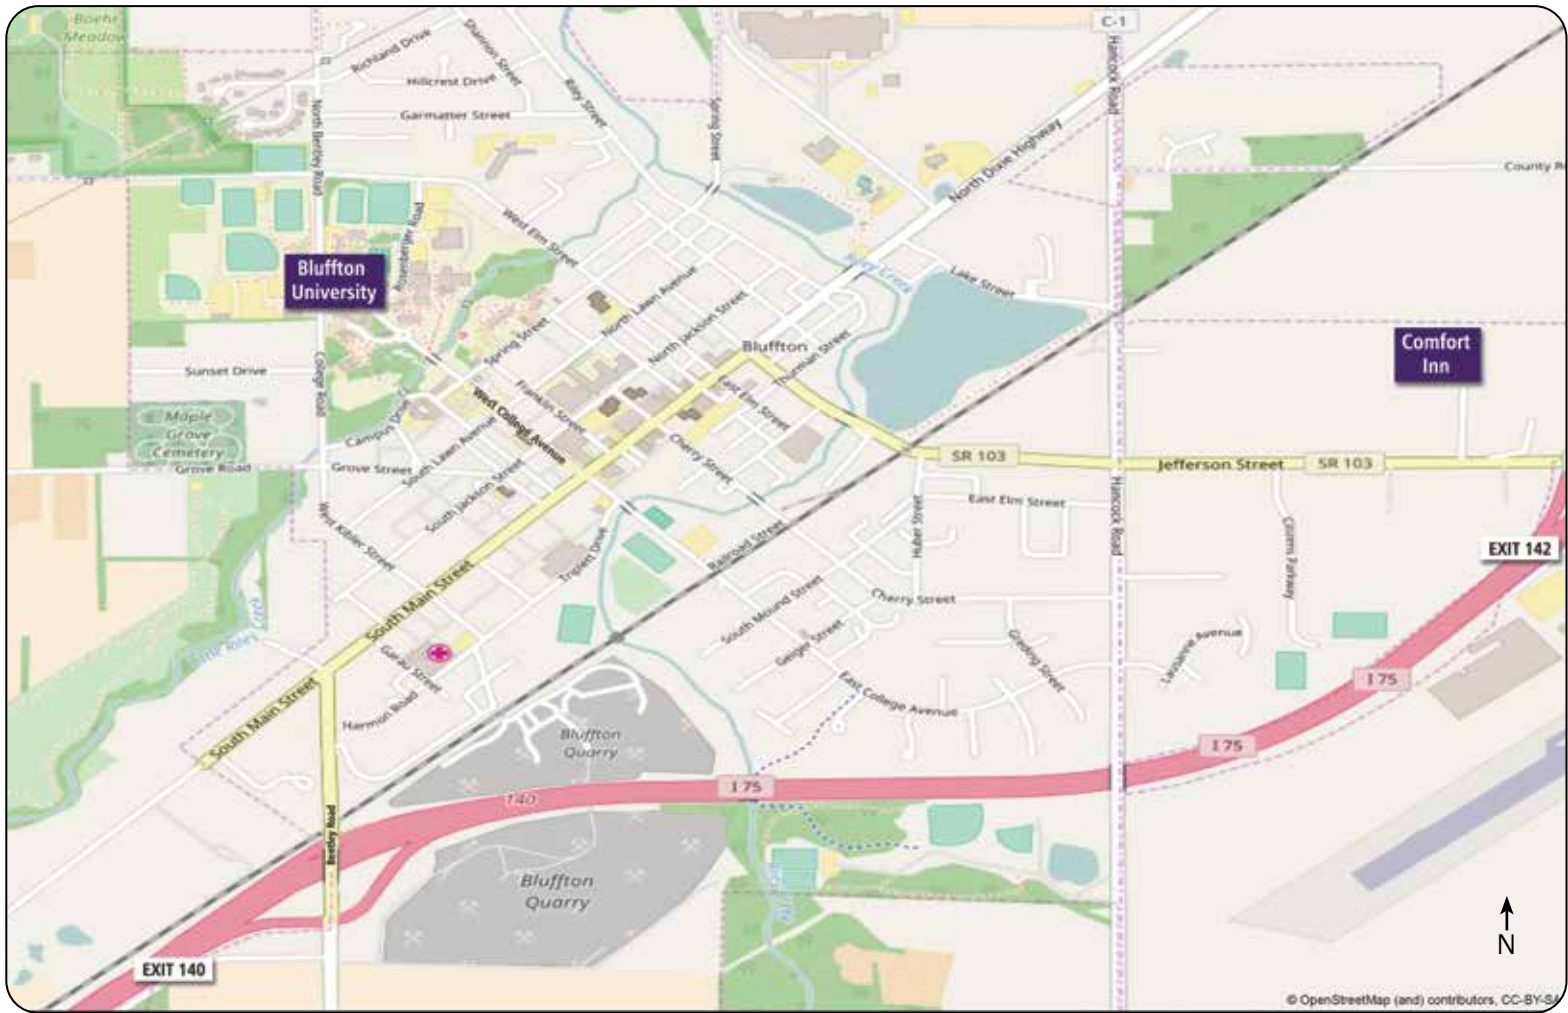

CAMPUS AND VILLAGE MAPS

1. Riley Court
 Advancement office
 Alumni Relations
 Development
 Public Relations
 Counseling Center
 Riley Court Apartments
 Student Life office
 Religious Life
 Residence Life
 The Lion and Lamb Peace Arts Center
2. Sauder Visual Arts Center
3. Financial Aid House
4. Houshower House
 Campus Welcome Center
5. Mara Alva House
 Admissions office
6. Bren-Dell Hall
7. Ropp Hall
 Student Health Center
8. Fire Circle
9. Musselman Library
 Center for Career and Vocation
 University Archives and Mennonite
 Historical Collections
10. College Hall
 Academic Affairs office
 Business office
 President's office
 Ramseyer Auditorium
 Registrar's office
11. Mosiman Hall
12. Yoder Recital Hall
13. Centennial Hall
 Technology Center
14. Berky Hall
15. Shoker Science Center
16. Marbeck Center
 Bob's Place
 Bookstore
 Diversity, Equity and Inclusion office
 The Commons (campus restaurant)

Bluffton, Ohio

DRIVING TIME:

Akron, Ohio – 2 ½ hours
 Canton, Ohio – 3 hours
 Chicago, Ill. – 5 hours
 Cincinnati, Ohio – 2 ½ hours
 Cleveland, Ohio – 3 hours
 Columbus, Ohio – 2 hours
 Dayton, Ohio – 1 ½ hours
 Detroit, Mich. – 2 ½ hours
 Findlay, Ohio – 20 minutes
 Fort Wayne, Ind. – 1 ½ hours
 Lima, Ohio – 20 minutes
 Philadelphia, Pa. – 10 hours
 Pittsburgh, Pa. – 5 hours
 Toledo, Ohio – 1 hour

FROM INTERSTATE 75:

From Exit 142:

Turn west onto State Route 103. At the first stop sign, turn left onto Main Street. Turn right onto College Avenue and follow College Avenue into campus. Turn right onto Spring Street to find the Houshower House/Campus Welcome Center on the left.

From Exit 140:

Turn north onto Bentley Road. At the first stop sign, turn right onto Main Street. At College Avenue, turn left and follow the avenue into campus. Turn right onto Spring Street to find the Houshower House/Campus Welcome Center on the left.