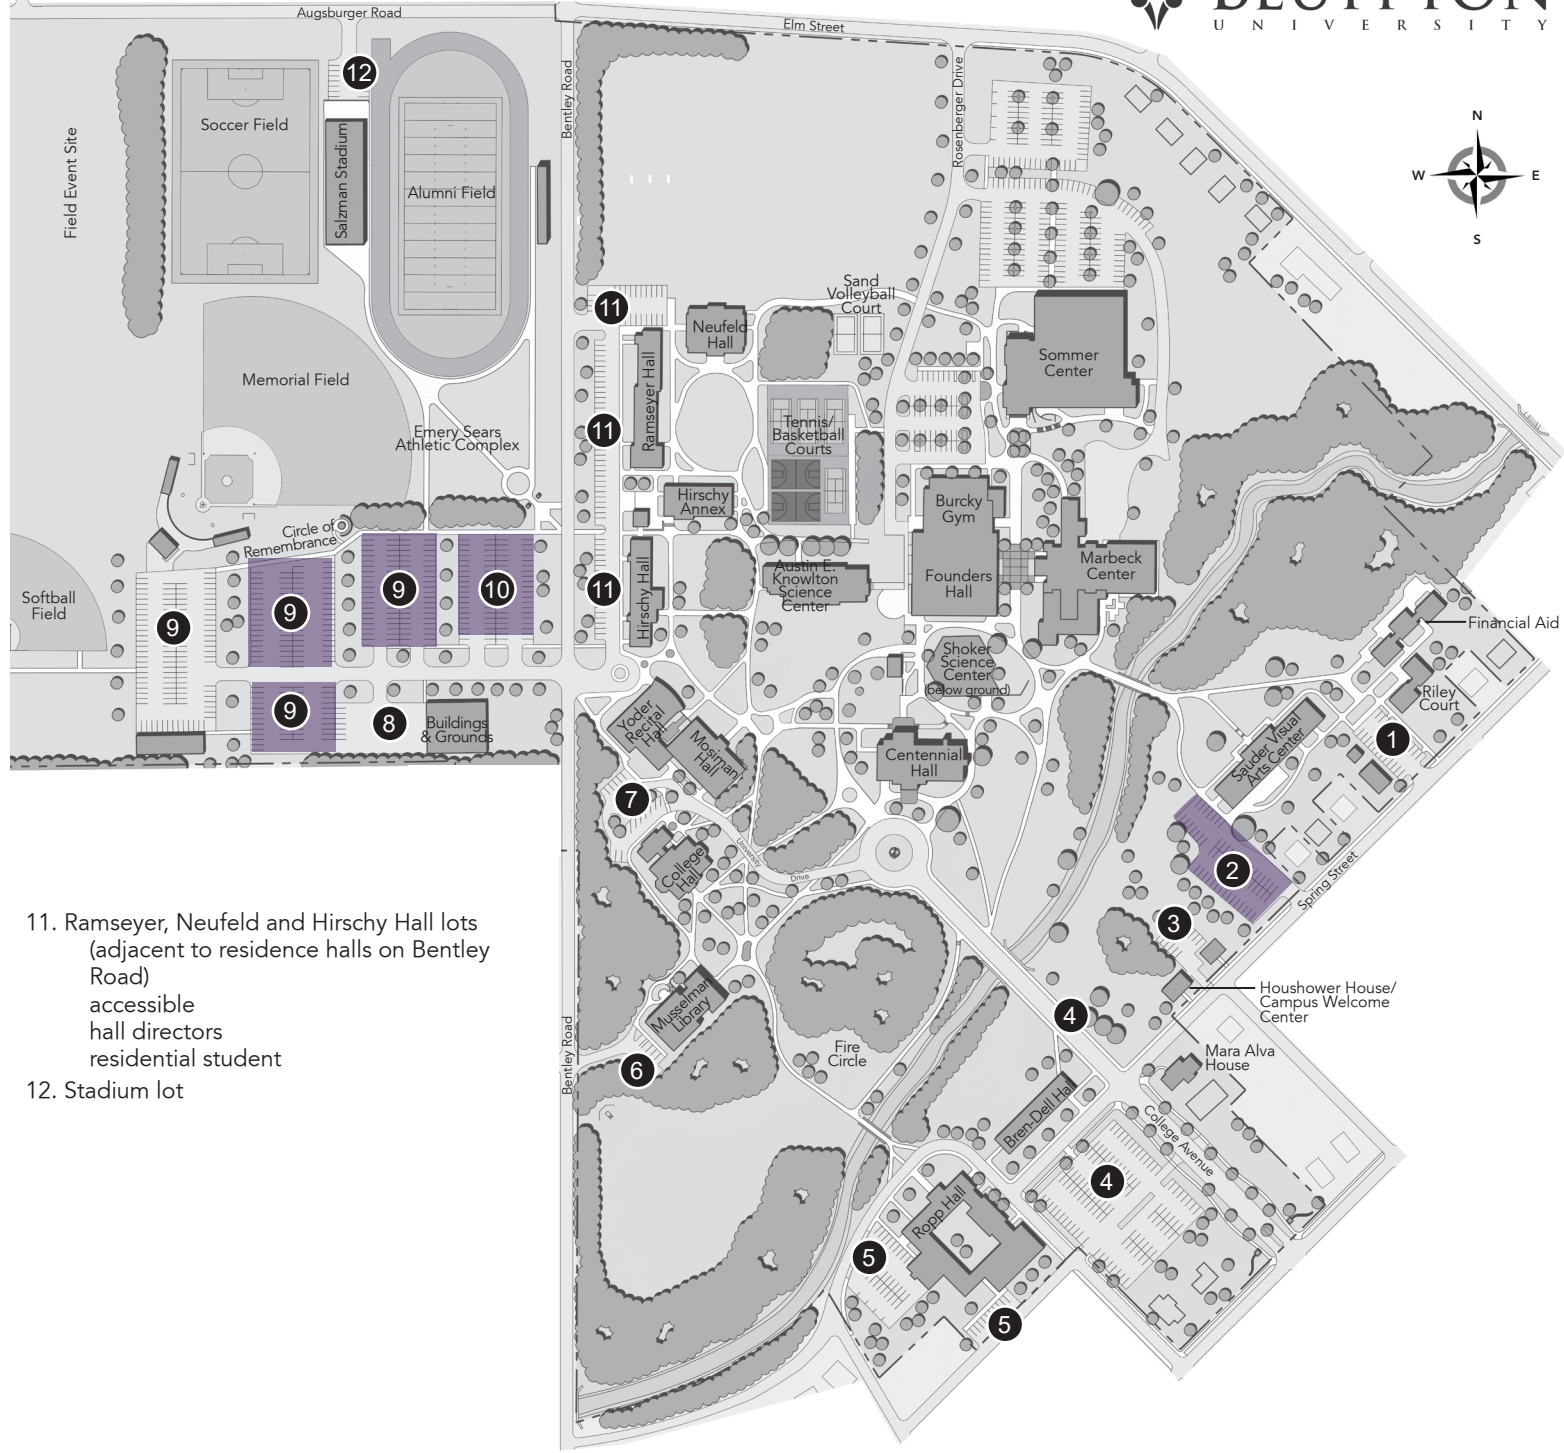

Bluffton University Parking May Day

Bluffton University Nature Preserve
and Moyer Nature Center

1. Riley Court lot
accessible
employee
residential student
visitor
2. Sauder Visual Arts Center lot
accessible
employee
residential student
visitor
3. Houshower House lot
employee
visitor
4. Bren-Dell lot, College Avenue
(College Avenue between Spring
Street and Riley Creek Bridge)
hall director
residential student
special permit
visitor
5. Ropp Hall lot
accessible
health center staff
residential student
6. Musselman Library lot
accessible
library staff
7. College Hall lot
accessible
employee
visitor
30-minute parking space (4)
8. Buildings & Grounds lot
accessible
reserved for B&G use only
9. Bentley Road 2nd, 3rd and 4th lots
(adjacent to Memorial Field)
accessible
residential student
visitor
10. Bentley Road lot
(first lot adjacent to B&G Center)
accessible
commuter student
employee
special permit
visitor

11. Ramsayer, Neufeld and Hirschy Hall lots
(adjacent to residence halls on Bentley
Road)
accessible
hall directors
residential student
12. Stadium lot