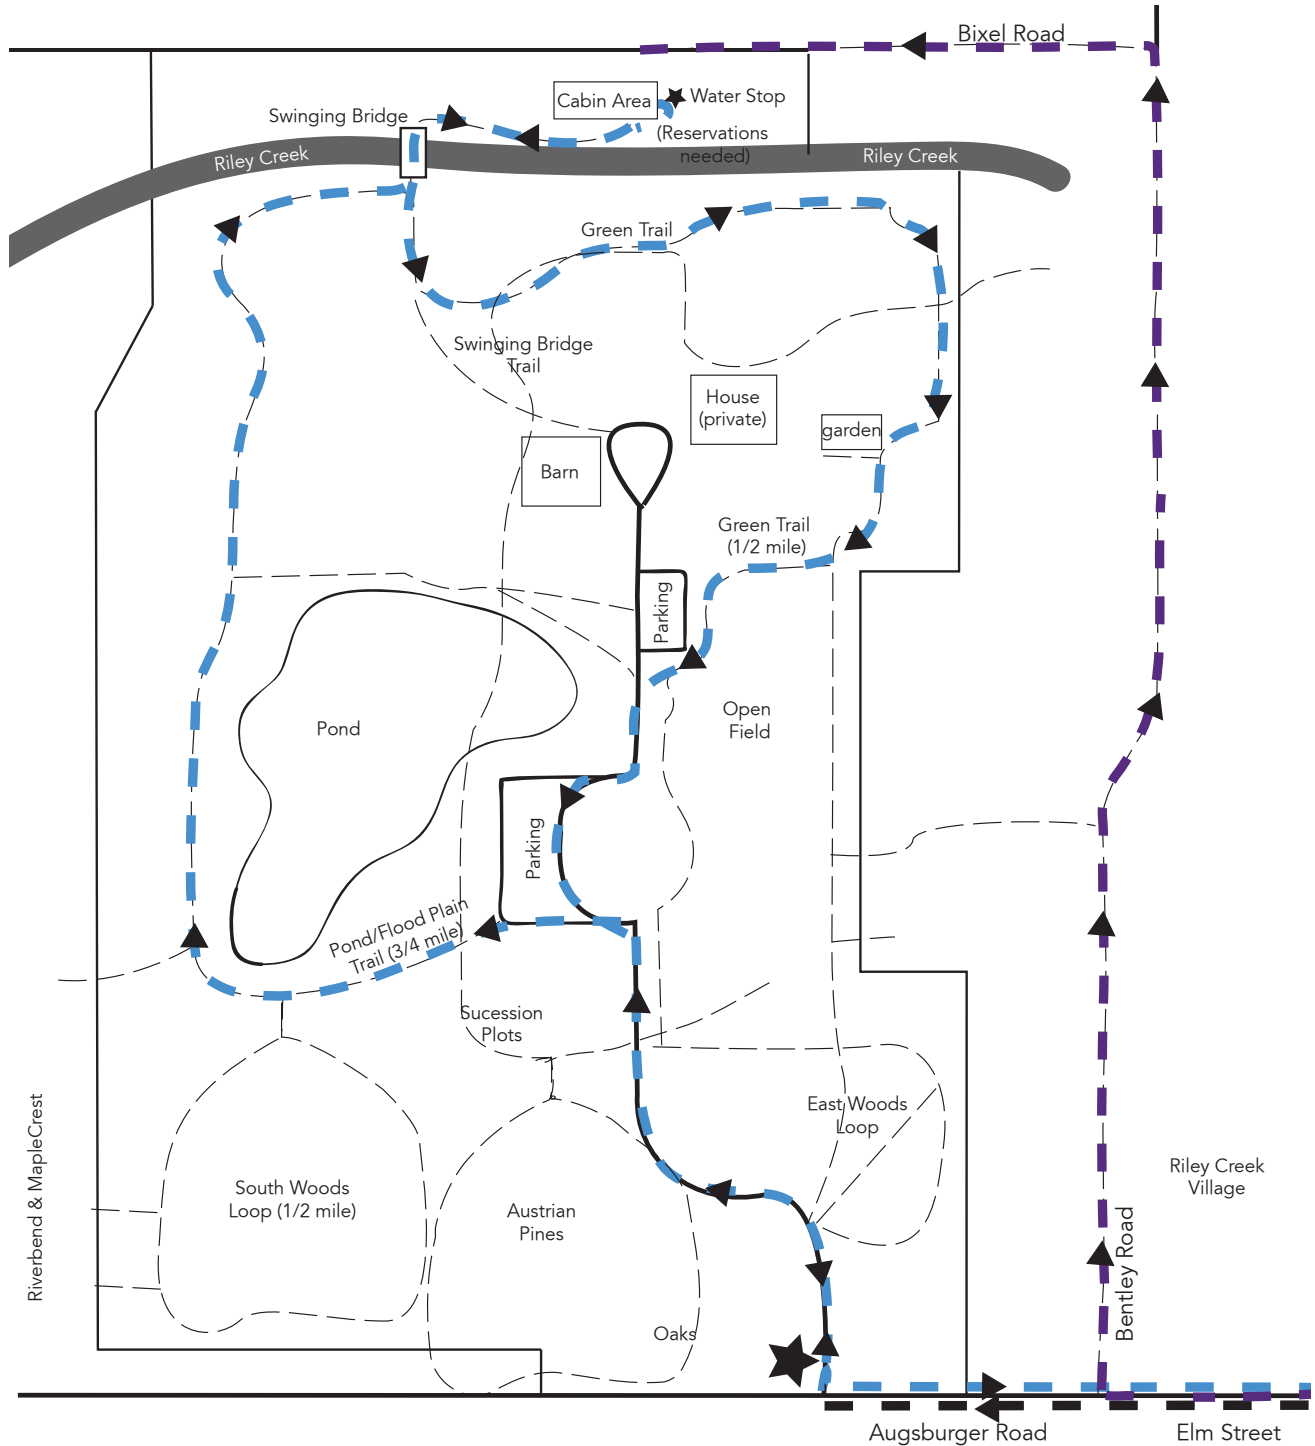

Bluffton University

May Day Walk

Nature Preserve (trail)
5 km - 3.1 miles

Follow run north on Rosenberg Drive then left on Elm.

★ Main Entrance Bluffton University Nature Preserve 10625 Augsburger

N ↑

--- Walking Trails through Preserve (approx. distances)

- - - Walking Trails along roads (approx. distances)

Stadium

Bluffton University Campus