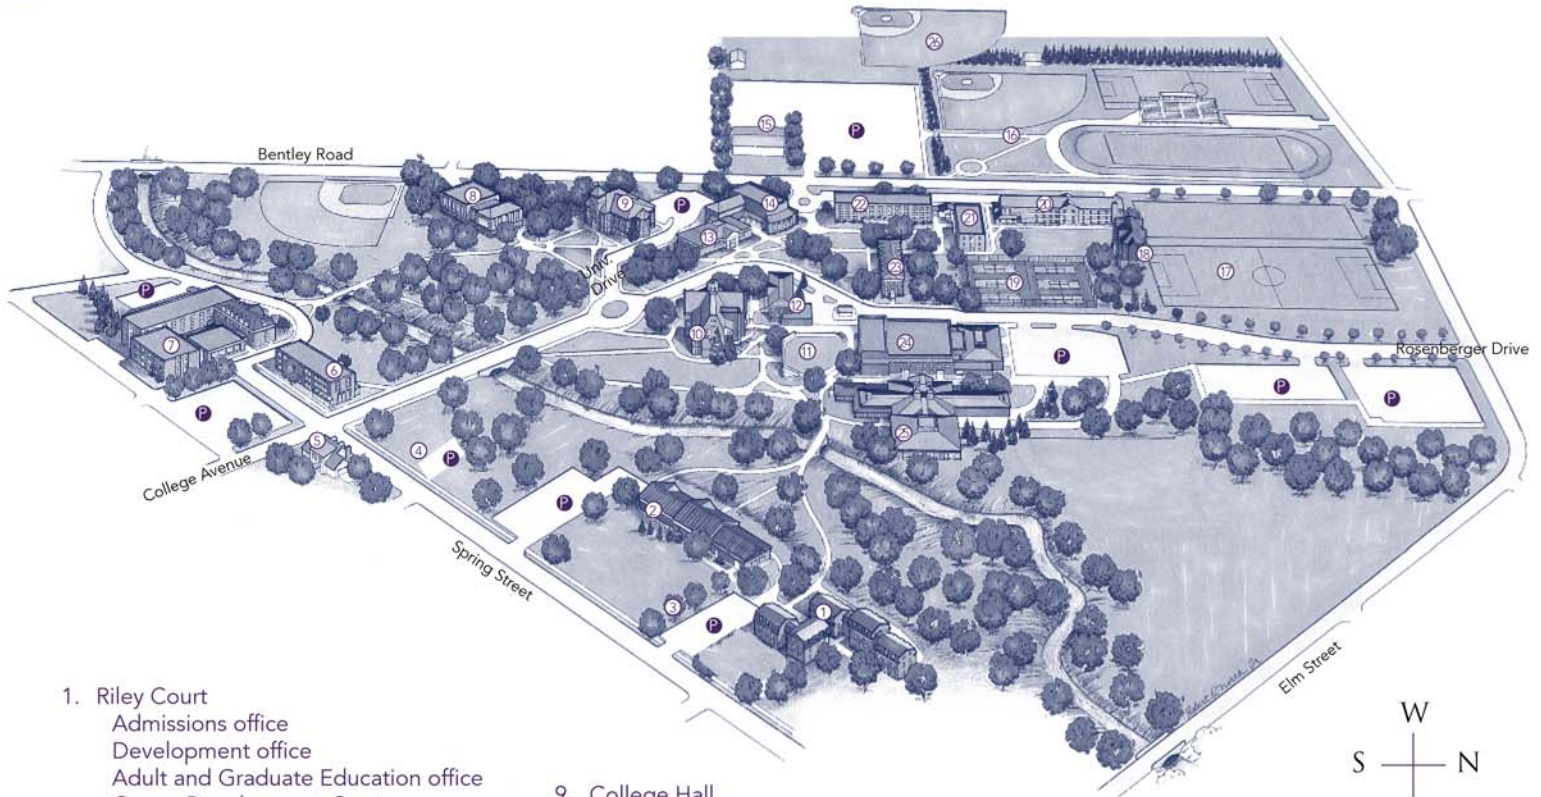

BLUFFTON CAMPUS MAP

1. Riley Court
Admissions office
Development office
Adult and Graduate Education office
Career Development Center
Financial aid office
Institute for Learning in Retirement
The Lion and Lamb Peace Arts Center
Student life office
2. Sauder Visual Arts Center
3. Public relations house
4. Houshower House
Alumni, parent and church relations
5. Mara-Alva House
6. Bren-Dell Hall
7. Ropp Hall
Health Center
8. Musselman Library
University Archives and Mennonite
Historical Collections

9. College Hall
Academic affairs office
Business office
President's office
Ramseyer Auditorium
Registrar's office
10. Centennial Hall
Technology Center
11. Shoker Science Center
12. Berky Hall
13. Mosiman Hall
14. Yoder Recital Hall
Chapel
15. Buildings and Grounds Center
16. Sears Athletic Complex
Bluffton University Memorial Field
(baseball)
Soccer field
Salzman Stadium

17. Practice fields
18. Neufeld Hall
19. Tennis courts
20. Ramseyer Hall
21. Hirschy Annex
Multicultural affairs office
22. Hirschy Hall
23. Lincoln Hall
24. Founders Hall
Burcky Gym
Athletics Hall of Fame
Gymnasium
25. Marbeck Center
Bob's Place (snack shop)
Bookstore
Campus Commons (dining room)
26. Softball field